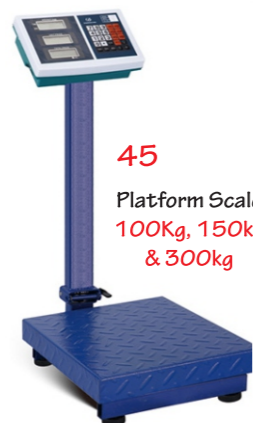

Bag Neck Tap Sealer

42

Camry Digital Scale 40kg-50kg

44

Platform Scale  
100kg, 150kg  
& 300kg

45

Manual Weighing Scale

46